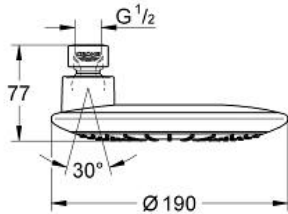

## Shower Head 1 Spray

MODEL # 27373000

Pure Freude  
an Wasser

**Product Description:**  
RAINSHOWER ICON 190  
Shower Head 1 Spray

**Standard Specification:**

- Rain spray pattern (1 spray-rain)
- Rotating ball joint  $\pm 15^\circ$
- 1/2" Connection thread
- 2.5 gpm (9.5 l/min) flow limiter
- **GROHE DreamSpray** perfect spray pattern
- **GROHE StarLight** chrome finish
- **SpeedClean** anti-lime system
- Suitable for instantaneous heater