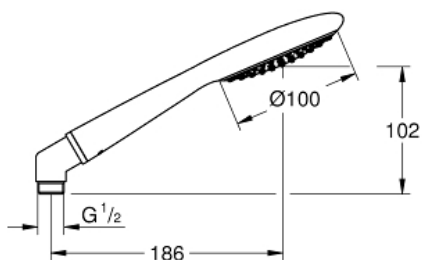

# RAINSHOWER SOLO 100 Hand Shower

MODEL # 27376000

Pure Freude  
an Wasser

**GROHE**

### Product Description: RAINSHOWER SOLO 100 Hand Shower

#### Standard Specification:

- Rain spray pattern (1 spray-rain)
- Elbow adapter for the combination of hand showers with shower sets
- 2.5 gpm (9.5 l/min) flow limiter
- **GROHE CoolTouch**
- **GROHE DreamSpray** perfect spray pattern
- **GROHE StarLight** chrome finish
- **SpeedClean** anti-lime system
- Inner WaterGuide for a longer life
- Suitable for instantaneous heater
- Max Flow Rate 2.5 gpm at 80 psi (9.5 L/min)
- Min. recommended pressure: 15 psi (1.0 bar)