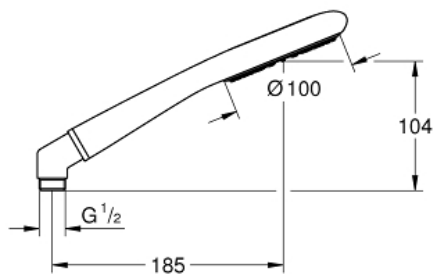

RAINSHOWER ICON 100 Hand Shower

MODEL # 27377000

Pure Freude
an Wasser

GROHE

Product Description: RAINSHOWER ICON 100 Hand Shower

Standard Specification:

- Rain spray pattern (1 spray-rain)
- Elbow adapter for the combination of hand showers with shower sets
- 2.5 gpm (9.5 l/min) flow limiter
- **GROHE CoolTouch**
- **GROHE DreamSpray** perfect spray pattern
- **GROHE StarLight** chrome finish
- **SpeedClean** anti-lime system
- Inner WaterGuide for a longer life
- Suitable for instantaneous heater
- Min. recommended pressure: 15 psi (1.0 bar)

Applicable Codes & Standards:

- Energy Policy Act of 1992
- ASME A112.18.1/CSA B125.1

Color:

- 27377000 StarLight Chrome