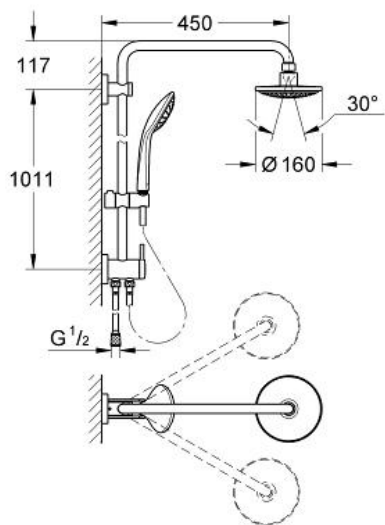

EUPHORIA SYSTEM 160 Shower System

MODEL # 27421000

Pure Freude
an Wasser

GROHE

Product Description: EUPHORIA SYSTEM 160 Shower System

Standard Specification:

- Consisting of:
 - 17 3/4" horizontal swivel shower arm
 - Change between handshower and shower head by diverter
 - Euphoria Cosmopolitan 160 shower head - 1 spray, 2.5 gpm (28 233)
 - Spray pattern: Rain
 - With ball joint
 - Rotation angle $\pm 15^\circ$
 - Euphoria 110 handshower (27239)
 - Adjustable height with gliding element (12140000)
 - Max Flow Rate 2.5 gpm
 - 69" Silverflex shower hose (28 388 000)
 - Minimum flow rate 1.8 gpm (7 l/min)
 - **GROHE EcoJoy** technology for less water and perfect flow
 - **GROHE DreamSpray** perfect spray pattern
 - **GROHE StarLight** chrome finish
 - **GROHE CoolTouch**
 - **SpeedClean** anti-lime system
 - Suitable for instantaneous heaters from 18 kW/h
 - Max Flow Rate 2.5 gpm at 80 psi (9.5 L/min)

Applicable Codes & Standards:

- Energy Policy Act of 1992
- ASME A112.18.1/CSA B125.1
- US Federal and State material regulations

Color:

- 27421000 StarLight Chrome