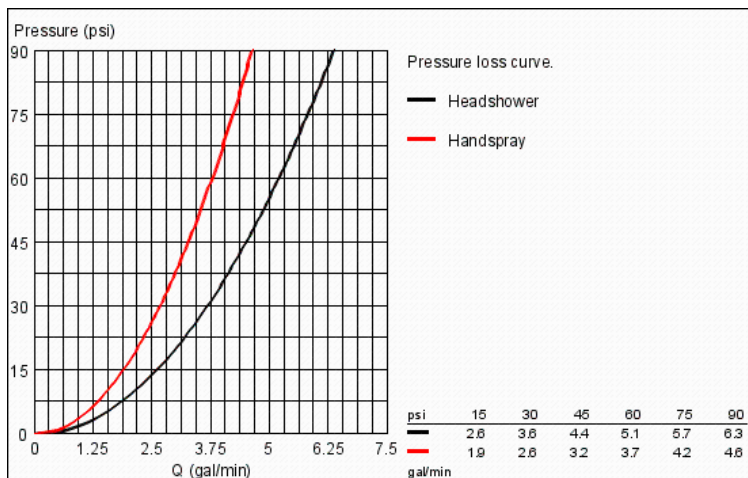

EUPHORIA SYSTEM 160 Shower System

MODEL # 27421000

Pure Freude
an Wasser

GROHE

Product Description: EUPHORIA SYSTEM 160 Shower System

Standard Specification:

- Consisting of:
 - 17 3/4" horizontal swivel shower arm
 - Change between handshower and shower head by diverter
 - Euphoria Cosmopolitan 160 shower head - 1 spray, 2.5 gpm (28 233)
 - Spray pattern: Rain
 - With ball joint
 - Rotation angle $\pm 15^\circ$
 - Euphoria 110 handshower (27239)
 - Adjustable height with gliding element (12140000)
 - Max Flow Rate 2.5 gpm
 - 69" Silverflex shower hose (28 388 000)
 - Minimum flow rate 1.8 gpm (7 l/min)
 - **GROHE EcoJoy** technology for less water and perfect flow
 - **GROHE DreamSpray** perfect spray pattern
 - **GROHE StarLight** chrome finish
 - **GROHE CoolTouch**
 - **SpeedClean** anti-lime system
 - Suitable for instantaneous heaters from 18 kW/h
 - Max Flow Rate 2.5 gpm at 80 psi (9.5 L/min)

Applicable Codes & Standards:

- Energy Policy Act of 1992
- ASME A112.18.1/CSA B125.1
- US Federal and State material regulations

Color:

- 27421000 StarLight Chrome