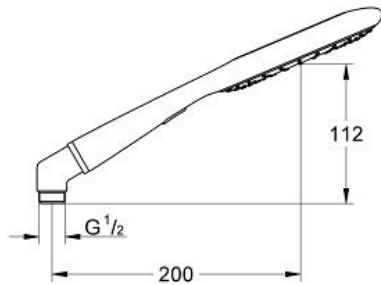

RAINSHOWER ICON 150
Handshower 2 Sprays

MODEL # 27444001

Pure Freude
an Wasser

GROHE

Product Description:
RAINSHOWER ICON 150
Handshower 2 Sprays

Standard Specification:

- Eco function (reduction of flow rate)
- Metal elbow adapter for the combination of hand showers with shower hoses
- 2.5 gpm (9.5 l/min) flow limiter
- **GROHE DreamSpray** perfect spray pattern
- **GROHE StarLight** chrome finish
- **SpeedClean** anti-lime system
- Universal mounting system (fits all standard shower hoses)
- Suitable for instantaneous heater
- Max Flow Rate 2.5 gpm at 80 psi (9.5 L/min)
- Min. recommended pressure: 15 psi (1.0 bar)