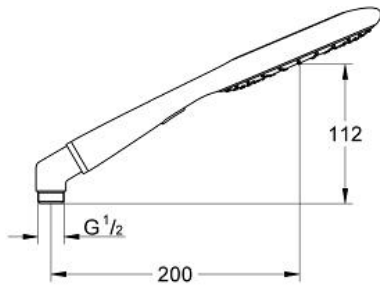

# RAINSHOWER ICON 150 Handshower 2 Sprays

MODEL # 27448001

Pure Freude  
an Wasser

**GROHE**

**Product Description:**  
**RAINSHOWER ICON 150**  
**Handshower 2 Sprays**

**Standard Specification:**

- Eco function (reduction of flow rate)
- Metal elbow adapter for the combination of hand showers with shower hoses
- 2.5 gpm (9.5 l/min) flow limiter
- **GROHE DreamSpray** perfect spray pattern
- **GROHE StarLight** chrome finish
- **SpeedClean** anti-lime system
- Universal mounting system (fits all standard shower hoses)
- Suitable for instantaneous heater
- Max Flow Rate 2.5 gpm at 80 psi (9.5 L/min)
- Min. recommended pressure: 15 psi (1.0 bar)