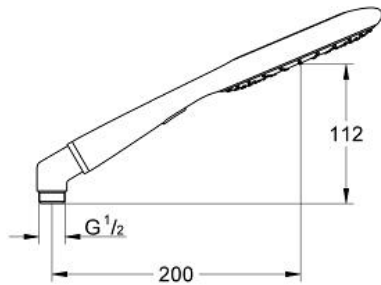

RAINSHOWER ICON 150
Handshower 2 Sprays

MODEL # 27449001

Pure Freude
an Wasser

GROHE

Product Description:
RAINSHOWER ICON 150
Handshower 2 Sprays

Standard Specification:

- Eco function (reduction of flow rate)
- Metal elbow adapter for the combination of hand showers with shower hoses
- 2.5 gpm (9.5 l/min) flow limiter
- **GROHE DreamSpray** perfect spray pattern
- **GROHE StarLight** chrome finish
- **SpeedClean** anti-lime system
- Universal mounting system (fits all standard shower hoses)
- Suitable for instantaneous heater
- Max Flow Rate 2.5 gpm at 80 psi (9.5 L/min)
- Min. recommended pressure: 15 psi (1.0 bar)