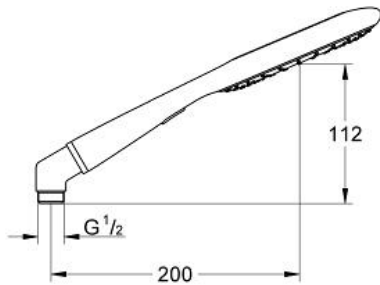

RAINSHOWER ICON 150 Handshower 2 Sprays

MODEL # 27447001

Pure Freude
an Wasser

GROHE

Product Description:
RAINSHOWER ICON 150
Handshower 2 Sprays

Standard Specification:

- Eco function (reduction of flow rate)
- Metal elbow adapter for the combination of hand showers with shower hoses
- 2.5 gpm (9.5 l/min) flow limiter
- **GROHE DreamSpray** perfect spray pattern
- **GROHE StarLight** chrome finish
- **SpeedClean** anti-lime system
- Inner WaterGuide for a longer life
- Universal mounting system (fits all standard shower hoses)
- Suitable for instantaneous heater
- Max Flow Rate 2.5 gpm at 80 psi (9.5 L/min)
- Min. recommended pressure: 15 psi (1.0 bar)