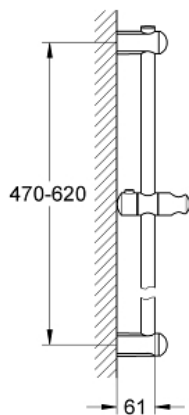

EUPHORIA
24" Shower Bar
MODEL # 27499000

Pure Freude
an Wasser

GROHE

Product Description:

EUPHORIA
24" Shower Bar

Standard Specification:

- With wall holders, glide element and swivel holder
- GROHE StarLight chrome finish

Applicable Codes & Standards:

- Energy Policy Act of 1992
- ASME A112.18.1/CSA B125.1

Color:

- 27499000 StarLight Chrome