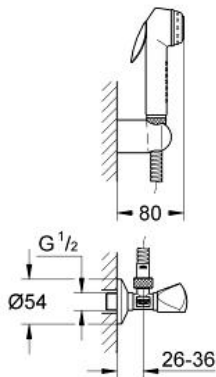

TRIGGER SPRAY Handshower Set

MODEL # 27514000

Pure Freude
an Wasser

GROHE

Product Description: TRIGGER SPRAY Handshower Set

Standard Specification:

- Consisting of:
 - hand shower with trigger control (27 512 000)
 - Wall shower holder (28 605)
 - Shower hose (28 102)
 - 1/2" angle valve (22 940)
- **GROHE StarLight** chrome finish
- Min. recommended pressure: 15 psi (1.0 bar)
- 1/2" angle valve (22 958)