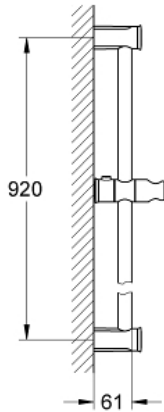

36" Shower Bar

MODEL # 27520000

Pure Freude
an Wasser

GROHE

Product Description:

36" Shower Bar

Standard Specification:

- With wall holders, • Glide element and swivel hand shower holder
- **GROHE StarLight** chrome finish

Applicable Codes & Standards:

- Energy Policy Act of 1992
- ASME A112.18.1/CSA B125.1

Color:

- 27520000 StarLight Chrome