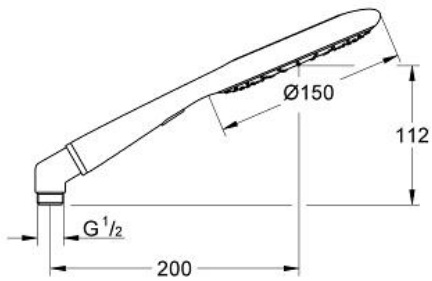

RAINSHOWER ICON 150
Handshower 2 Sprays

MODEL # 27638000

Pure Freude
an Wasser

GROHE

Product Description:
RAINSHOWER ICON 150
Handshower 2 Sprays

Standard Specification:

- Eco function (reduction of flow rate)
- Metal elbow adapter for the combination of hand showers with shower hoses
- 2.5 gpm (9.5 l/min) flow limiter
- **GROHE DreamSpray** perfect spray pattern
- **GROHE StarLight** chrome finish
- **SpeedClean** anti-lime system
- Universal mounting system (fits all standard shower hoses)
- Suitable for instantaneous heater
- Max Flow Rate 2.5 gpm at 80 psi (9.5 L/min)
- Min. recommended pressure: 15 psi (1.0 bar)