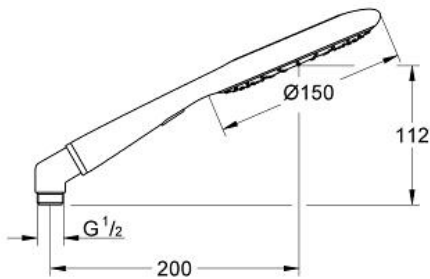

RAINSHOWER ICON 150 Handshower 2 Sprays

MODEL # 27640000

Pure Freude
an Wasser

GROHE

Product Description:
RAINSHOWER ICON 150
Handshower 2 Sprays

Standard Specification:

- Eco function (reduction of flow rate)
- Metal elbow adapter for the combination of hand showers with shower hoses
- 2.5 gpm (9.5 l/min) flow limiter
- **GROHE DreamSpray** perfect spray pattern
- **GROHE StarLight** chrome finish
- **SpeedClean** anti-lime system
- Universal mounting system (fits all standard shower hoses)
- Suitable for instantaneous heater
- Max Flow Rate 2.5 gpm at 80 psi (9.5 L/min)
- Min. recommended pressure: 15 psi (1.0 bar)