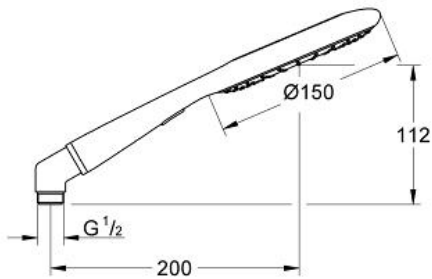

RAINSHOWER ICON 150 Handshower 2 Sprays

MODEL # 27632000

Pure Freude
an Wasser

GROHE

Product Description:
RAINSHOWER ICON 150
Handshower 2 Sprays

Standard Specification:

- Eco function (reduction of flow rate)
- Metal elbow adapter for the combination of hand showers with shower hoses
- 2.5 gpm (9.5 l/min) flow limiter
- **GROHE DreamSpray** perfect spray pattern
- **GROHE StarLight** chrome finish
- **SpeedClean** anti-lime system
- Universal mounting system (fits all standard shower hoses)
- Suitable for instantaneous heater
- Max Flow Rate 2.5 gpm at 80 psi (9.5 L/min)
- Min. recommended pressure: 15 psi (1.0 bar)