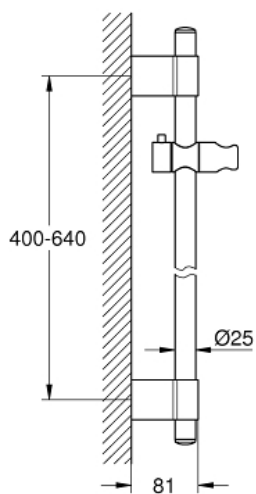

POWER&SOUL
24" Shower Bar
MODEL # 27784000

Pure Freude
an Wasser

GROHE

Product Description:

**POWER&SOUL
24" Shower Bar**

Standard Specification:

- With wall holders
- Glide element and swivel hand shower holder
- **GROHE QuickFix** (adjustable distance between wall shower holders for adaption to existing drillings)
- **GROHE StarLight** chrome finish

Color:

□ 27784000 StarLight Chrome