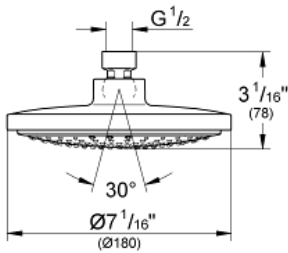

EUPHORIA COSMOPOLITAN 180 Shower Head 1 Spray

MODEL # 27808000

Pure Freude
an Wasser

GROHE

Product Description:
EUPHORIA COSMOPOLITAN 180
Shower Head 1 Spray

Standard Specification:

- Rain spray pattern (1 spray-rain)
- Rotating ball joint $\pm 15^\circ$
- 1/2" Connection thread
- **GROHE EcoJoy** 2.0 gpm flow limiter
- **GROHE DreamSpray** perfect spray pattern
- **GROHE StarLight** chrome finish
- **SpeedClean** anti-lime system
- Suitable for instantaneous heater
- Max Flow Rate: 2.0 gpm (7.6 l/min)