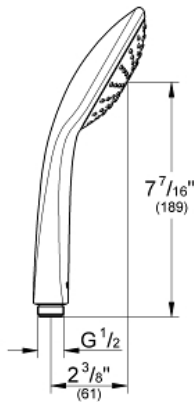

EUPHORIA 110 MONO Hand Shower

MODEL # 27809000

Pure Freude
an Wasser

GROHE

Product Description: EUPHORIA 110 MONO Hand Shower

Standard Specification:

- Rain spray pattern (1 spray-rain)
- GROHE EcoJoy 2.0 gpm flow limiter
- GROHE DreamSpray perfect spray pattern
- GROHE StarLight chrome finish
- SpeedClean anti-lime system
- Universal mounting system (fits all standard shower hoses)
- Max Flow Rate: 2.0 gpm (7.6 l/min)

Applicable Codes & Standards:

- Energy Policy Act of 1992
- NSF 61
- ASME A112.18.1/CSA B125.1
- EPA WaterSense®
- LOGO NSF

Color:

- 27809000 StarLight Chrome