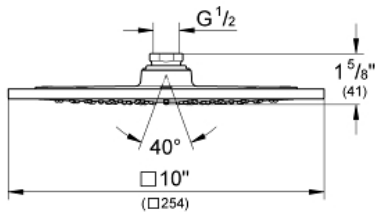

RAINSHOWER F-SERIES 10"

Shower Head 1 Spray

MODEL # 27815000

Pure Freude
an Wasser

Product Description:
RAINSHOWER F-SERIES 10"
Shower Head 1 Spray

Standard Specification:

- Rain spray pattern (1 spray-rain)
- 10" x 10"
- Metal
- Rotating ball joint $\pm 20^\circ$
- 1/2" Connection thread
- **GROHE EcoJoy** 2.0 gpm flow limiter
- **GROHE DreamSpray** perfect spray pattern
- **GROHE StarLight** chrome finish
- **SpeedClean** anti-lime system
- Suitable for instantaneous heater
- CALGreen compliant