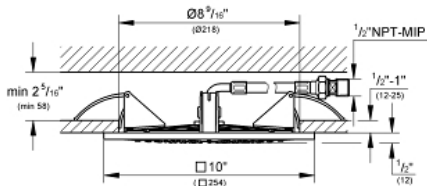

RAINSHOWER F-SERIES 10" Ceiling Shower Head

MODEL # 27816000

Pure Freude
an Wasser

GROHE

Product Description:
RAINSHOWER F-SERIES 10"
Ceiling Shower Head

Standard Specification:

- Rain spray pattern (1 spray-rain)
- 10" x 10"
- 1/2" NPT Female thread
- **GROHE EcoJoy** 2.0 gpm flow limiter
- **GROHE DreamSpray** perfect spray pattern
- **GROHE StarLight** chrome finish
- **SpeedClean** anti-lime system
- Suitable for instantaneous heater
- CALGreen compliant