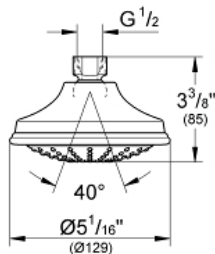

EUPHORIA RUSTIC 130 Shower Head 1 Spray

MODEL # 27811000

Pure Freude
an Wasser

GROHE

Product Description: EUPHORIA RUSTIC 130 Shower Head 1 Spray

Standard Specification:

- Rain spray pattern (1 spray-rain)
- Rotating ball joint $\pm 20^\circ$
- 1/2" Connection thread
- **GROHE EcoJoy** 2.0 gpm flow limiter
- **GROHE DreamSpray** perfect spray pattern
- **GROHE StarLight** chrome finish
- **SpeedClean** anti-lime system
- Suitable for instantaneous heater
- Min. recommended pressure: 15 psi (1.0 bar)
- Max Flow Rate: 2.0 gpm (7.6 l/min)