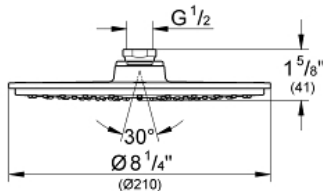

RAINSHOWER COSMOPOLITAN
210
Shower Head 1 Spray
MODEL # 27814000

Pure Freude
an Wasser

GROHE

Product Description:
RAINSHOWER COSMOPOLITAN 210
Shower Head 1 Spray

Standard Specification:

- Rain spray pattern (1 spray-rain)
- 120 spray nozzles
- With ball joint
- Rotation angle $\pm 15^\circ$
- 1/2" Connection thread
- GROHE EcoJoy 2.0 gpm flow limiter
- GROHE DreamSpray perfect flow
- GROHE StarLight chrome finish
- SpeedClean anti-lime system
- Max Flow Rate: 2.0 gpm (7.6 l/min)