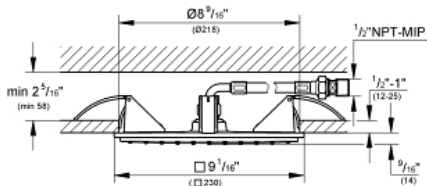

RAINSHOWER ALLURE 230
Ceiling Shower Head - 1 spray
MODEL # 27864000

Pure Freude
an Wasser

Product Description:
RAINSHOWER ALLURE 230
Ceiling Shower Head - 1 spray

Standard Specification:

- Rain spray pattern (1 spray-rain)
- Metal
- 1/2" NPT connection thread(s)
- Female thread
- 2.5 gpm (9.5 l/min) flow limiter
- **GROHE DreamSpray** perfect spray pattern
- **GROHE StarLight** chrome finish
- **SpeedClean** anti-lime system
- Suitable for instantaneous heater