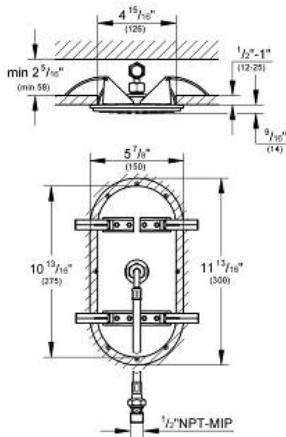

# RAINSHOWER ONDUS VERIS 300 Ceiling Shower Head - 1 spray

MODEL # 27862000

Pure Freude  
an Wasser

**GROHE**

**Product Description:**  
RAINSHOWER ONDUS VERIS 300  
Ceiling Shower Head - 1 spray

**Standard Specification:**

- Rain spray pattern (1 spray-rain)
- 11 13/16" x 5 15/16"
- Metal
- 1/2" NPT connection thread(s)
- 2.5 gpm (9.5 l/min) flow limiter
- **GROHE DreamSpray** perfect spray pattern
- **GROHE StarLight** chrome finish
- **SpeedClean** anti-lime system
- Suitable for instantaneous heater