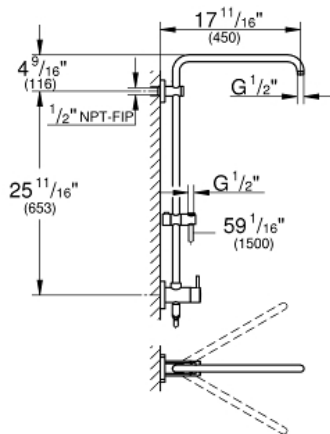

GROHE RETRO-FIT Shower System

MODEL # 27868000

Pure Freude
an Wasser

GROHE

Product Description: GROHE RETRO-FIT Shower System

Standard Specification:

- Consisting of:
- Horizontal 45° swivel 17 11/16" shower arm
- Bar with adjustable height hand shower holder
- Metal shower hose 59" (28 417)
- Angle adapter
- Switch between hand shower and shower head via built-in diverter
- **GROHE StarLight** chrome finish
- Rotation cone for Twist-free function
- Max Flow Rate 2.5 gpm at 80 psi (9.5 L/min)

Applicable Codes & Standards:

- Energy Policy Act of 1992
- ASME A112.18.1/CSA B125.1

Color:

- 27868000 StarLight Chrome