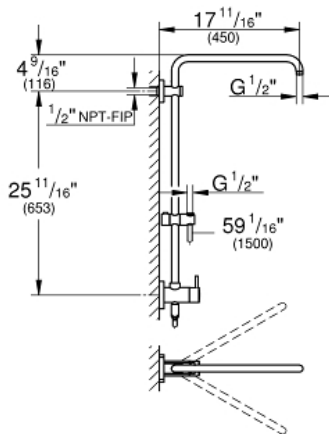

# GROHE RETRO-FIT Shower System

MODEL # 27920000

Pure Freude  
an Wasser

**GROHE**

### Standard Specification:

- Consisting of:
- Switch between hand shower and shower head via built-in diverter
- Bar with adjustable height hand shower holder
- Metal shower hose 59" (28 417)
- Angle adapter
- **GROHE StarLight** chrome finish
- Rotation cone for Twist-free function
- Suitable for instantaneous heaters from 18 kW/h
- Max Flow Rate: 2.0 gpm (7.6 l/min)