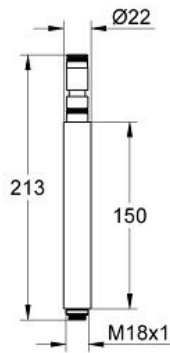

6" Height Extension

MODEL # 27921000

Pure Freude
an Wasser

GROHE

Product Description:

6" Height Extension

Standard Specification:

- GROHE StarLight chrome finish

Applicable Codes & Standards:

- Energy Policy Act of 1992
- ASME A112.18.1/CSA B125.1

Color:

- 27921000 StarLight Chrome