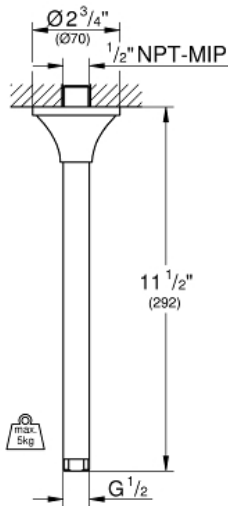

RAINSHOWER GRANDERA

11 1/2" Shower Arm

MODEL # 27984000

Pure Freude
an Wasser

GROHE

Product Description:
RAINSHOWER GRANDERA
11 1/2" Shower Arm

Standard Specification:

- Metal
- 1/2" NPT connection thread(s)
- Grandera escutcheon
- **GROHE StarLight** chrome finish
- Suitable for all Grandera shower heads

Applicable Codes & Standards:

- Energy Policy Act of 1992
- ASME A112.18.1/CSA B125.1

Color:

- 27984000 StarLight Chrome