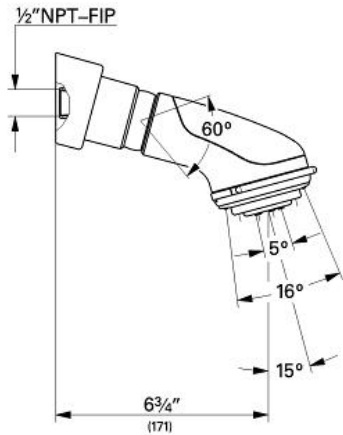

RELEXA PLUS 80 TOP 4 Shower Head 4 Sprays

MODEL # 28197000

Pure Freude
an Wasser

Product Description:
RELEXA PLUS 80 TOP 4
Shower Head 4 Sprays

Standard Specification:

- 4 spray patterns: Wide Spray / Needle Jet / Champagne / Pulsator
- **SpeedClean** anti-lime system
- Ball-joint
- Assembly dependent angle of inclination
- For shower or bath
- With integrated shower arm
- 1/2" NPT Female Threads
- **GROHE StarLight** chrome finish
- Max Flow Rate 2.5 gpm at 80 psi (9.5 L/min)