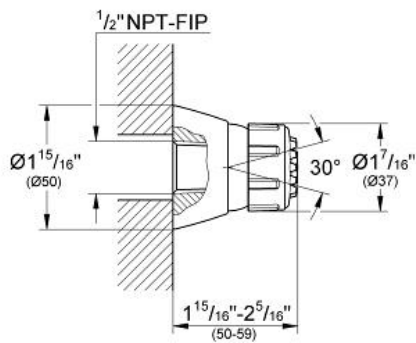

RELEXA 50 NPT
Side Shower 2 Sprays
MODEL # 28287000

Pure Freude
an Wasser

Product Description:
RELEXA 50 NPT
Side Shower 2 Sprays

Standard Specification:

- Adjustable shower spray: Needle Jet / Rain / Massage
- Normal spray and Jet spray
- 1/2" NPT Female Threads
- **SpeedClean** anti-lime system
- **GROHE StarLight** chrome finish
- Max Flow Rate 2.5 gpm at 80 psi (9.5 L/min)

Applicable Codes & Standards:

- Energy Policy Act of 1992
- ASME A112.18.1/CSA B125.1

Color:

- 28287000 StarLight Chrome