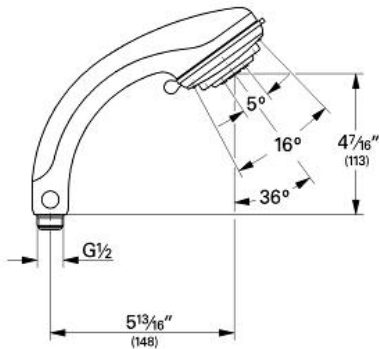

RELEXA PLUS 80 TOP 4 Hand Shower 4 Sprays

MODEL # 28179000

Pure Freude
an Wasser

Product Description:
RELEXA PLUS 80 TOP 4
Hand Shower 4 Sprays

Standard Specification:

- 4 spray patterns: Wide Spray / Needle Jet / Champagne / Pulsator
- **GROHE CoolTouch**
- **GROHE StarLight** chrome finish
- **SpeedClean** anti-lime system
- Twistfree to prevent hose from twisting
- **Grohclick** integrated quick coupling
- Universal mounting system (fits all standard shower hoses)
- Max Flow Rate 2.5 gpm at 80 psi (9.5 L/min)
- Optional coupling piece with maximum flow rate 2.5 gpm at 15 -90 psi (28637XX)

Applicable Codes & Standards:

- Energy Policy Act of 1992
- ASME A112.18.1/CSA B125.1

Color:

- 28179000 StarLight Chrome