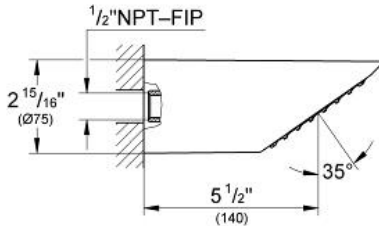

SENA 75
 Shower Head 1 Spray
 MODEL # 28305000

Pure Freude
 an Wasser

Product Description:
 SENA 75
 Shower Head 1 Spray

- Standard Specification:**
- GROHE StarLight chrome finish
 - SpeedClean anti-lime system