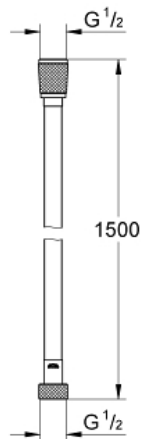

SILVERFLEX  
MODEL # 28364000

Pure Freude  
an Wasser

GROHE

**Product Description:**  
SILVERFLEX

**Standard Specification:**

- 59"
- Smooth surface for easy cleaning
- Tensile strength 500 N
- Pressure resistance up to 5 bar
- Heat resistance 160°F
- AntiFold bend proof
- Universal connection G 1/2" x 1/2"
- Rotation cone for Twist-free function
- Blister pack

**Color:**

- 28364000 StarLight Chrome