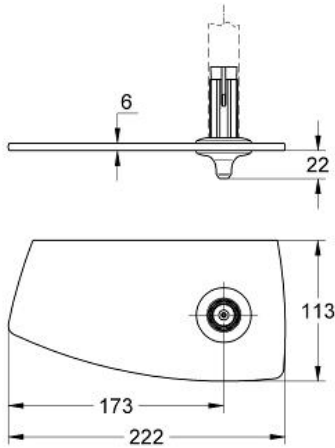

MOVARIO
Shelf
MODEL # 28549000

Pure Freude
an Wasser

GROHE

Product Description:
MOVARIO
Shelf

Standard Specification:

Applicable Codes & Standards:

- Energy Policy Act of 1992
- ASME A112.18.1/CSA B125.1

Color: