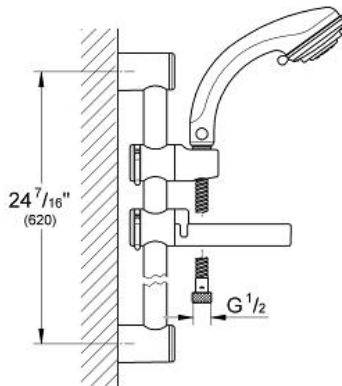

RELEXA PLUS 80 TOP 4 Shower Rail Set 4 Sprays

MODEL # 28617000

Pure Freude
an Wasser

GROHE

Product Description:
RELEXA PLUS 80 TOP 4
Shower Rail Set 4 Sprays

Standard Specification:

- Relexa plus Top 4 hand shower (28 179)
- 24" shower bar (28 620)
- Relexaflex 59" hose (28 105)
- Soap dish (28 631)
- **GROHE StarLight** chrome finish
- **SpeedClean** anti-lime system
- Max Flow Rate 2.5 gpm at 80 psi (9.5 L/min)

Applicable Codes & Standards:

- Energy Policy Act of 1992
- ASME A112.18.1/CSA B125.1

Color:

- 28617000 StarLight Chrome