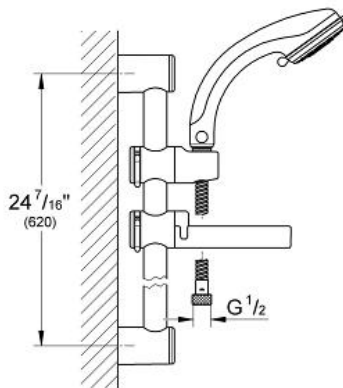

RELEXA PLUS 80 DUAL Shower Rail Set 2 Sprays

MODEL # 28644000

Pure Freude
an Wasser

Product Description:
RELEXA PLUS 80 DUAL
Shower Rail Set 2 Sprays

Standard Specification:

- Consisting of:
- 24" shower bar (28 620)
- Relexa Plus Dual handshower (28 173)
- Flow restrictor
- 2.5 gpm Maximum flow rate at 14.5 - 90 psi
- Relexaflex 59" hose (28 105)
- Soap dish (28 631)
- **SpeedClean** anti-lime system
- **GROHE StarLight** chrome finish
- Max Flow Rate 2.5 gpm at 80 psi (9.5 L/min)

Applicable Codes & Standards:

- Energy Policy Act of 1992
- ASME A112.18.1/CSA B125.1

Color:

- 28644000 StarLight Chrome