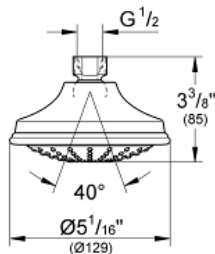

EUPHORIA RUSTIC 130
Shower Head 1 Spray

MODEL # 28737000

Pure Freude
an Wasser

GROHE

Product Description:
EUPHORIA RUSTIC 130
Shower Head 1 Spray

Standard Specification:

- Rain spray pattern (1 spray-rain)
- Rotating ball joint $\pm 20^\circ$
- 1/2" Connection thread
- GROHE DreamSpray perfect spray pattern
- GROHE StarLight chrome finish
- SpeedClean anti-lime system
- Suitable for instantaneous heater