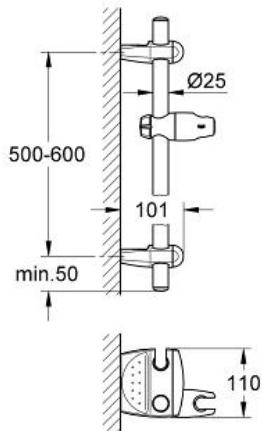

MOVARIO  
24" Shower Bar  
MODEL # 28723000

Pure Freude  
an Wasser

GROHE

**Product Description:**  
MOVARIO  
24" Shower Bar

**Standard Specification:**

- Wall mount
- Variable fixing point metal mounting brackets for easy retrofit and corner mounting
- Glide element with swivel hand shower holder
- Wall brackets with trays and integrated shower holder
- **GROHE QuickFix** (adjustable distance between wall shower holders for adaption to existing drillings)
- **GROHE StarLight** chrome finish

**Applicable Codes & Standards:**

- Energy Policy Act of 1992
- ASME A112.18.1/CSA B125.1

**Color:**

- 28723000 StarLight Chrome