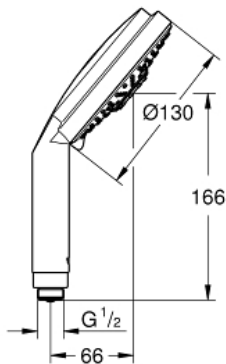

RAINSHOWER COSMOPOLITAN
130
Hand Shower, 3 Sprays
MODEL # 28871000

Pure Freude
an Wasser

GROHE

Product Description:
RAINSHOWER COSMOPOLITAN 130
Hand Shower, 3 Sprays

Standard Specification:

- 3 adjustable spray patterns: Rain / Jet / Pure
- 2.5 gpm (9.5 l/min) flow limiter
- **GROHE StarLight** chrome finish
- **SpeedClean** anti-lime system
- Universal mounting system (fits all standard shower hoses)
- Suitable for instantaneous heater

Applicable Codes & Standards:

- Energy Policy Act of 1992
- ASME A112.18.1/CSA B125.1

Color:

- 28871000 StarLight Chrome