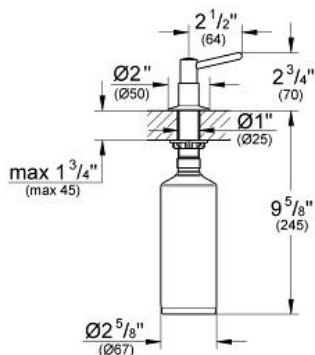

CONTEMPO
Soap Dispenser
MODEL # 28878000

Pure Freude
an Wasser

GROHE

Product Description:
CONTEMPO
Soap Dispenser

Standard Specification:

- Brass Head and Flange
- One Piece Cartridge Pump Unit
- Capacity 15 oz.
- GROHE StarLight chrome finish

Applicable Codes & Standards:

- Energy Policy Act of 1992
- ASME A112.18.1/CSA B125.1

Color:
 28878000 StarLight Chrome