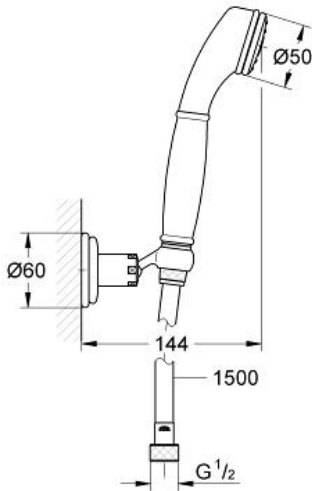

SINFONIA 50
Handshower Set
MODEL # 28976000

Pure Freude
an Wasser

Product Description:
SINFONIA 50
Handshower Set

Standard Specification:

- For 1/2" shower valve
- Handshower
- **SpeedClean** anti-lime system
- 59" shower hose (28151)
- Wall shower holder
- Adjustable
- **GROHE StarLight** chrome finish
- Inner WaterGuide for a longer life

Color:

- 28976000 StarLight Chrome