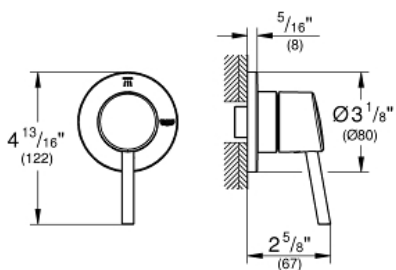

CONCETTO  
2-Way Diverter Trim (Shower  
head/Tub Spout)

MODEL # 29104001

Pure Freude  
an Wasser

GROHE

**Product Description:**

**CONCETTO**

**2-Way Diverter Trim (Shower head/Tub Spout)**

**Standard Specification:**

- GROHE StarLight chrome finish
- Metal lever handle for 2 outlets: shower head/tub spout
- For use with 2-way diverter rough-in valves (29 900) or (29 901)
- ADA Compliant

**Applicable Codes & Standards:**