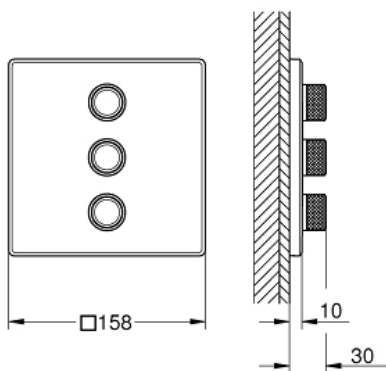

GROHTHERM SMARTCONTROL Triple Volume Control Trim

MODEL # 29127000

*Pure Freude
an Wasser*

GROHE

CEC

Product Description:
GROHTHERM SMARTCONTROL
Triple Volume Control Trim

Standard Specification:

- Final installation set for:
- GROHE Rapido SmartBox 35 601 000
- Metal wall escutcheon with **GROHE QuickFix** (covered escutcheon and shaft sealing, covered fixing), 6° angle adjustable
- 3/8" (10 mm) thin profile escutcheon
- **GROHE StarLight** chrome finish
- SmartControl push for ON-OFF, turn for volume adjustment from EcoJoy to Full Flow
- Includes various icons to customize push buttons
- Multiple outlets can be run simultaneously
- Maximum flow performance combined: 17.2gpm (65L/min) @ 43.5 psi (3 bar)
- Optional flow reducer for CALGreen compliance included