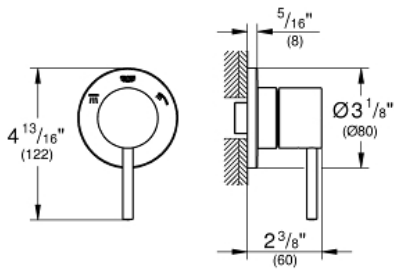

ATRIO  
3-Way Diverter  
MODEL # 29216001

Pure Freude  
an Wasser

GROHE

**Product Description:**  
ATRIO  
3-Way Diverter

**Standard Specification:**

- GROHE StarLight chrome finish
- Metal lever handle for 3 outlets: shower head/hand shower/tub spout
- For use with 3-way diverter rough-in valves (29 902) or (29 903)
- ADA Compliant

**Applicable Codes & Standards:**

- ASME A112.18.1/CSA B125.1
- ICC/ANSI A117.1

**Color:**

- 29216001 StarLight Chrome