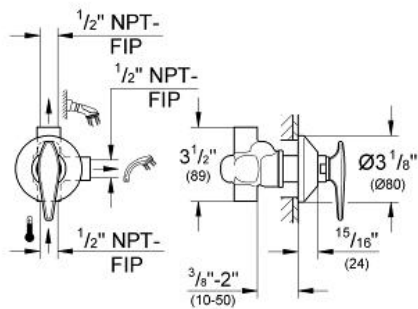

2-Way Diverter
MODEL # 29733000

Pure Freude
an Wasser

GROHE

Product Description:

2-Way Diverter

Standard Specification:

- GROHE StarLight chrome finish

Applicable Codes & Standards: