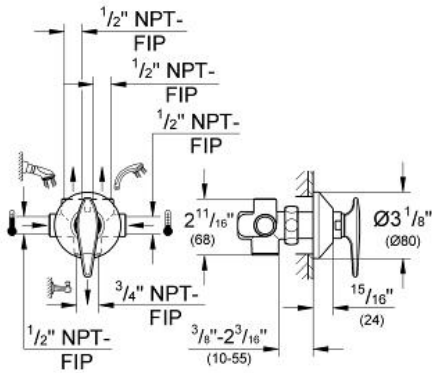

# 3-Way Diverter Valve & Trim

MODEL # 29735000

Pure Freude  
an Wasser

GROHE

## Product Description:

3-Way Diverter Valve & Trim