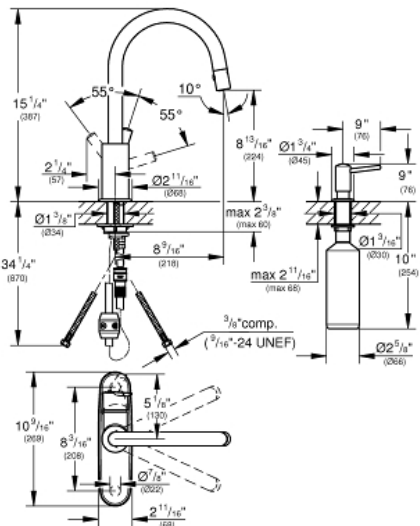

FEEL
Single-Handle Kitchen Faucet
MODEL # 30126000

Pure Freude
an Wasser

Product Description:
FEEL
Single-Handle Kitchen Faucet

- Standard Specification:**
- Single hole installation
 - GROHE SilkMove 1.4" (35 mm) ceramic cartridge
 - GROHE StarLight chrome finish
 - Adjustable flow rate limiter
 - Swivel Spout
 - Swivel area 140°
 - Automatic return to laminar spray
 - Integrated non-return valve
 - Stainless steel flex lines
 - GROHE QuickFix rapid installation system
 - Check valve included to prevent backflow
 - Including soap dispenser
 - Max Flow Rate: 1.75 gpm (6.6 L/min)

- Applicable Codes & Standards:**
- Energy Policy Act of 1992
 - NSF 61
 - ASME A112.18.1/CSA B125.1
 - US Federal and State material regulations
 - LOGO CEC
 - LOGO NSF

Color:
☐ 30126000 StarLight Chrome