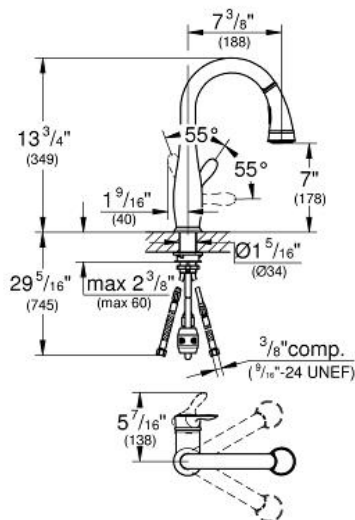

PARKFIELD
Single-Handle Kitchen Faucet
MODEL # 30296000

Pure Freude
an Wasser

GROHE

Product Description:
PARKFIELD
Single-Handle Kitchen Faucet

Standard Specification:

- For bar sinks
- **GROHE SilkMove** 1.4" (35 mm) ceramic cartridge
- Adjustable flow rate limiter
- Swivel Spout
- Swivel area 360°
- Stainless steel flex lines
- Quick installation system
- Check valve included to prevent backflow

Applicable Codes & Standards:

- Energy Policy Act of 1992
- NSF 61
- ASME A112.18.1/CSA B125.1
- US Federal and State material regulations
- LOGO NSF

Color:

- 30296000 StarLight Chrome