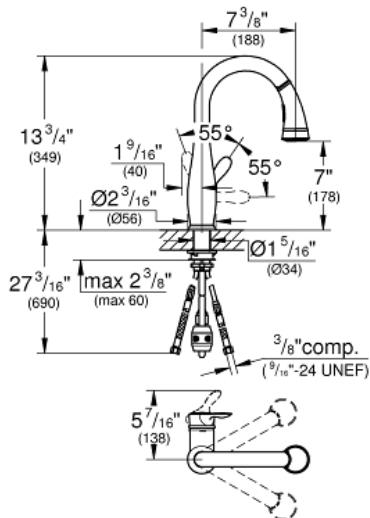

PARKFIELD
Single-Handle Kitchen Faucet
MODEL # 30296001

Pure Freude
an Wasser

GROHE

Product Description:
PARKFIELD
Single-Handle Kitchen Faucet

Standard Specification:

- For bar sinks
- **GROHE SilkMove** 1.4" (35 mm) ceramic cartridge
- With integrated temperature limiter
- Adjustable flow rate limiter
- Swivel Spout
- Swivel area 360°
- Stainless steel flex lines
- Quick installation system
- Check valve included to prevent backflow

Applicable Codes & Standards:

- Energy Policy Act of 1992

Color:

- 30296001 StarLight Chrome