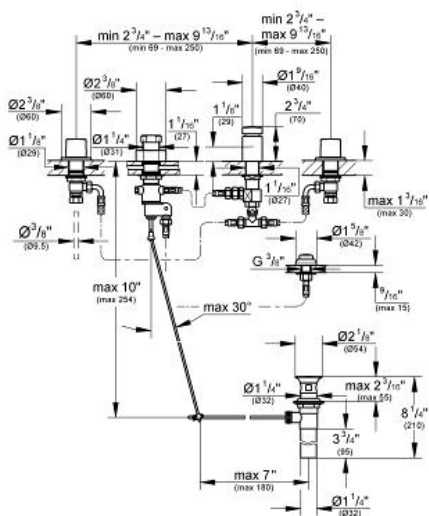

GROHE ONDUS  
Three-Hole Bidet Faucet  
MODEL # 31050000

Pure Freude  
an Wasser

**Product Description:**  
GROHE ONDUS  
Three-Hole Bidet Faucet

**Standard Specification:**

- Metal handles
- Double check valve
- Diverter: rim flush/bidet spray
- Max Flow Rate 1.6 gpm (6 L/min)

**Applicable Codes & Standards:**

- Energy Policy Act of 1992
- ASME A112.18.1/CSA B125.1

**Color:**

- 31050000 StarLight Chrome