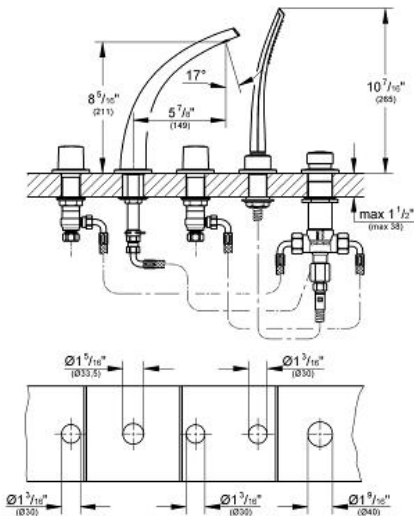

# GROHE ONDUS Five-Hole Bathtub Faucet with Handshower

MODEL # 31053000

Pure Freude  
an Wasser

GROHE

## Product Description: GROHE ONDUS Five-Hole Bathtub Faucet with Handshower

### Standard Specification:

- Consisting of:
- Tub Spout
- GROHE Ondus flow straightener
- Handles
- GROHE Ondus hand shower 27 185 000
- 1/2" (13mm) ceramic cartridge (90° turn)
- 79" (2000mm) metal shower hose
- Bath/shower diverter
- Click escutcheon
- Flow limiter (5.2 gal)
- Max Flow Rate 5.3 gpm (20.1 L/min)